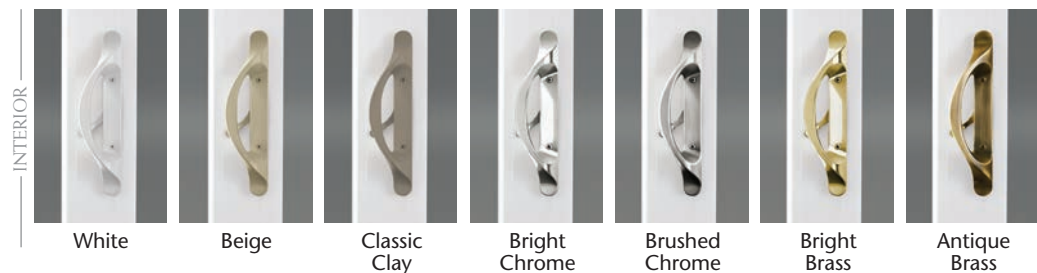

CONTEMPORARY AND CLASSIC PATIO DOOR HANDLES.