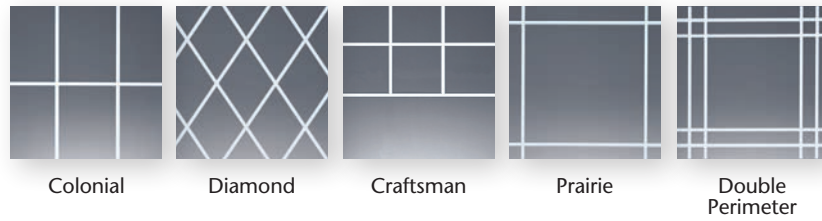

Design Options

GRID OPTIONS.

Decorative grids lend an added measure of style and dimension to your windows. Contoured colonial grids are available in 3/4" and 1" profiles with complementary colors and matching woodgrains.⁹

All grids are enclosed within the insulated glass unit for easy cleaning. First, select a grid pattern from one of our five styles, and then choose a grid profile to achieve your ideal finished look.

Flat Grids – available in Colonial, Diamond, Craftsman, Prairie and Double Perimeter patterns.

Contoured Grids – available in Colonial, Craftsman, Prairie and Double Perimeter patterns.

⁹ 1" contoured colonial grids are not available in matching woodgrains.

PATTERNS