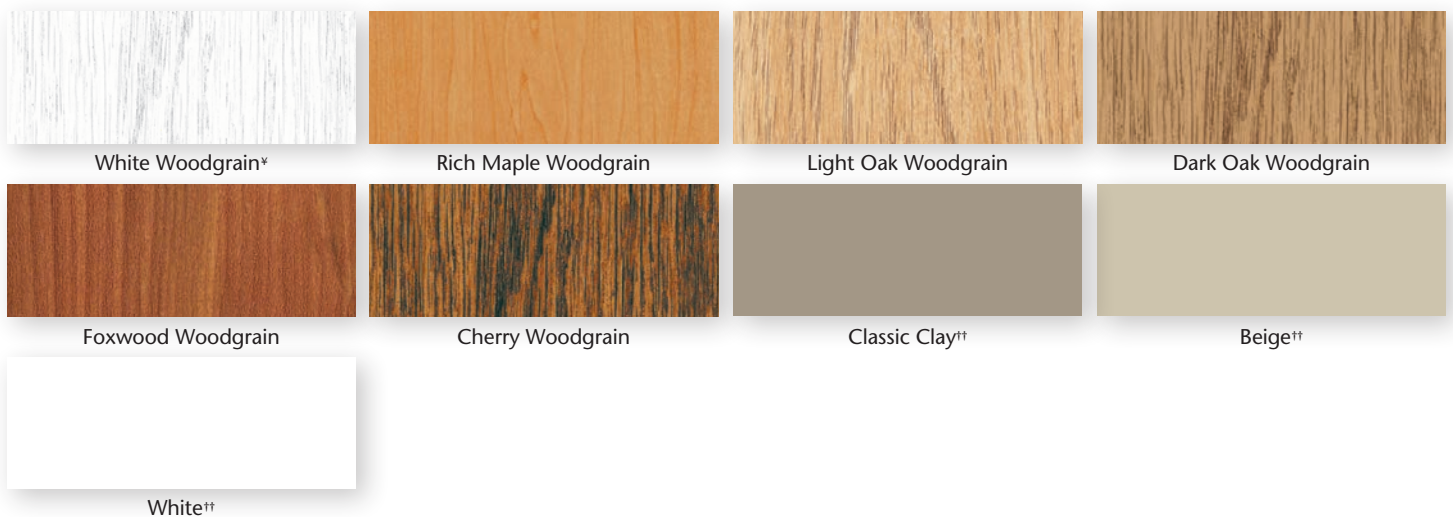

INTERIOR COLORS.

** Extruded solid color. Note: Classic Clay base is not available with exterior color finishes.

*White woodgrain is available with a Beige or Classic Clay base only.

Note: White, Beige and Classic Clay windows and patio doors will have matching interior hardware. Windows and patio doors ordered with a Light Oak, Dark Oak or Rich Maple interior will receive Pontiac Gold hardware. Windows and patio doors ordered with a Cherry or Foxwood interior will receive Brown hardware.