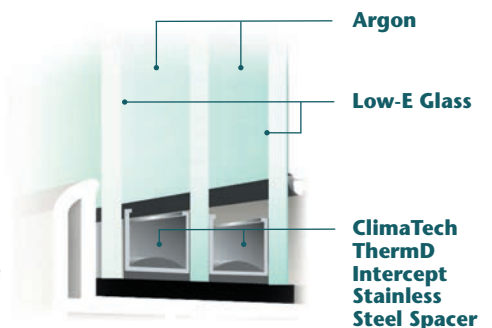

TAKE A CLOSER LOOK AT MEZZO'S TRIPLE-PANE, ULTRA-EFFICIENT GLASS SYSTEM:

Further increase the energy efficiency of your Mezzo Windows with triple-pane glass protection. This high-performance design features a 1" thick (nominal) glass unit, three panes of glass, two surfaces of Low-E (low-emissivity) technology, and two spaces of argon gas, along with the ClimaTech ThermD Intercept Stainless Steel Spacer for a powerful energy-saving shield. You'll also appreciate the improved overall comfort and quieter indoor ambiance of your home.