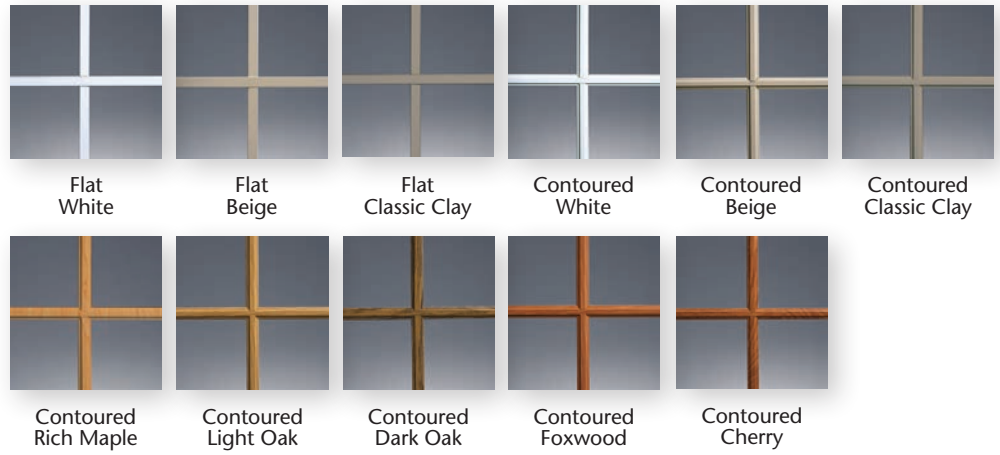

Design Options

GRID OPTIONS.

Decorative grids lend an added measure of style and dimension to your windows. Contoured colonial grids are available in 3/4" and 1" profiles with complementary colors and matching woodgrains.⁹

All grids are enclosed within the insulated glass unit for easy cleaning. First, select a grid pattern from one of our five styles, and then choose a grid profile to achieve your ideal finished look.

Flat Grids – available in Colonial, Diamond, Craftsman, Prairie and Double Perimeter patterns.

Contoured Grids – available in Colonial, Craftsman, Prairie and Double Perimeter patterns.

⁹ 1" contoured colonial grids are not available in matching woodgrains.

PATTERNS

PROFILES

V-GROOVED CUT GLASS.

Mezzo Windows and Alside Patio Doors offer three classic V-grooved cut glass patterns – the perfect way to add a touch of elegance without obstructing the view.

SIMULATED DIVIDED LITES.

Simulated Divided Lites¹⁰ expertly combine the distinctive historical window design with the superior quality, energy efficiency and easy-care convenience of today's advanced technology.

¹⁰ Not available with triple-pane glass packages.

TRIMWORKS® EXTERIOR TRIM SYSTEM.

This full-frame window replacement system features a variety of exterior casing and brickmould options that are custom fabricated with each window for a weathertight installation and beautiful finished look.