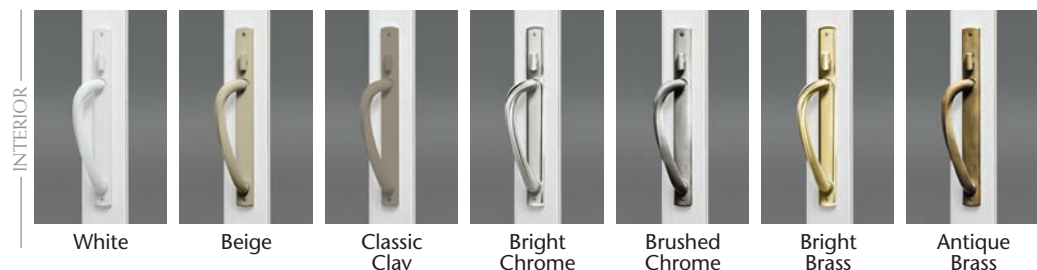

FRENCH PATIO DOOR HANDLES.

Contemporary, Classic and French-style exterior patio door handles are available in White, Beige, Classic Clay and Black.